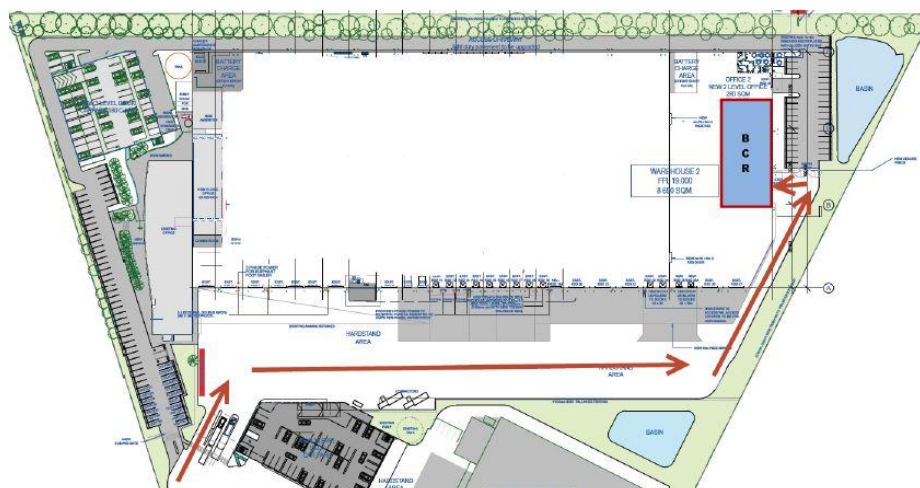

- Contact Mark Coleman, BCR Warehouse Manager on sydneywarehouse@bcr.com.au or +61 418 137 840 for deliveries and to assist with dispatched orders.